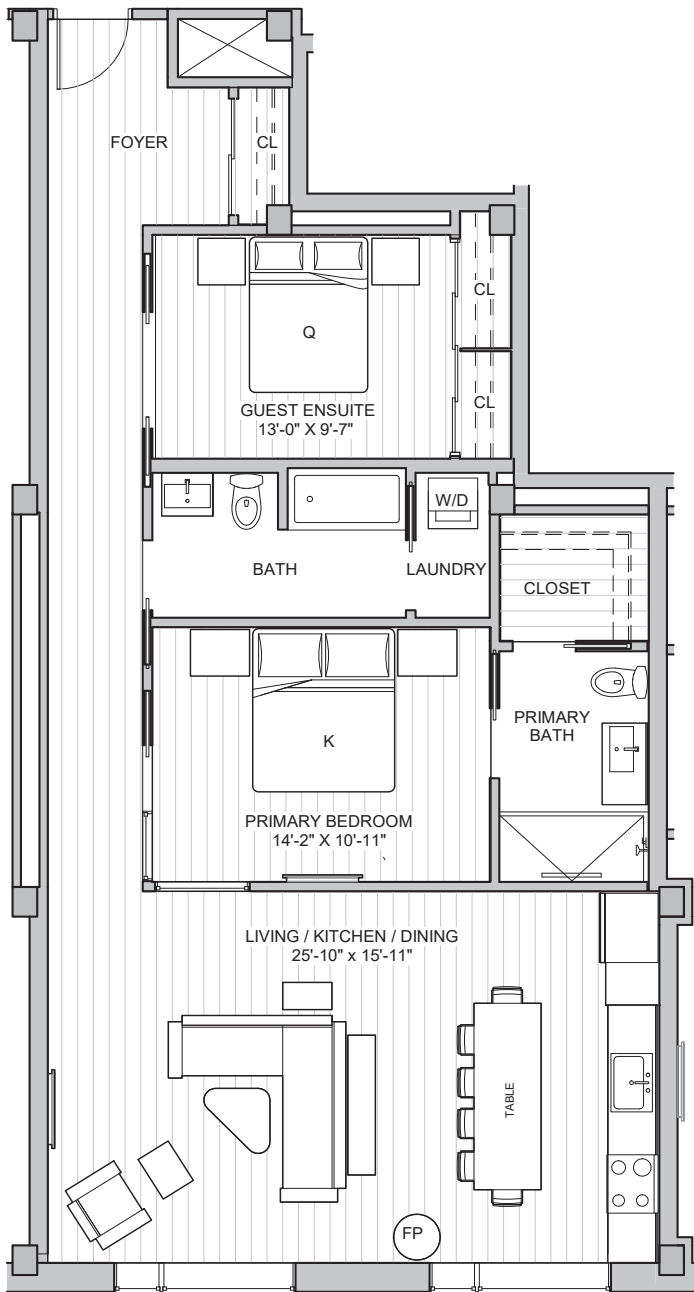

TWENTY THAMES

05

2 bedrooms
2 baths
1,251 sf

All areas are artist's conception and shown for marketing only. Final areas may vary and are subject to change. Pricing is only guaranteed for 48 hours and is subject to change.

Indicates optional built-in cabinetry and is not included in unit pricing. See Sales Office for details.

Sandra Wendland
swendland@legacysir.com
207.233.7788

Elise Kiely
elise@elisekiely.com
207.838.1050