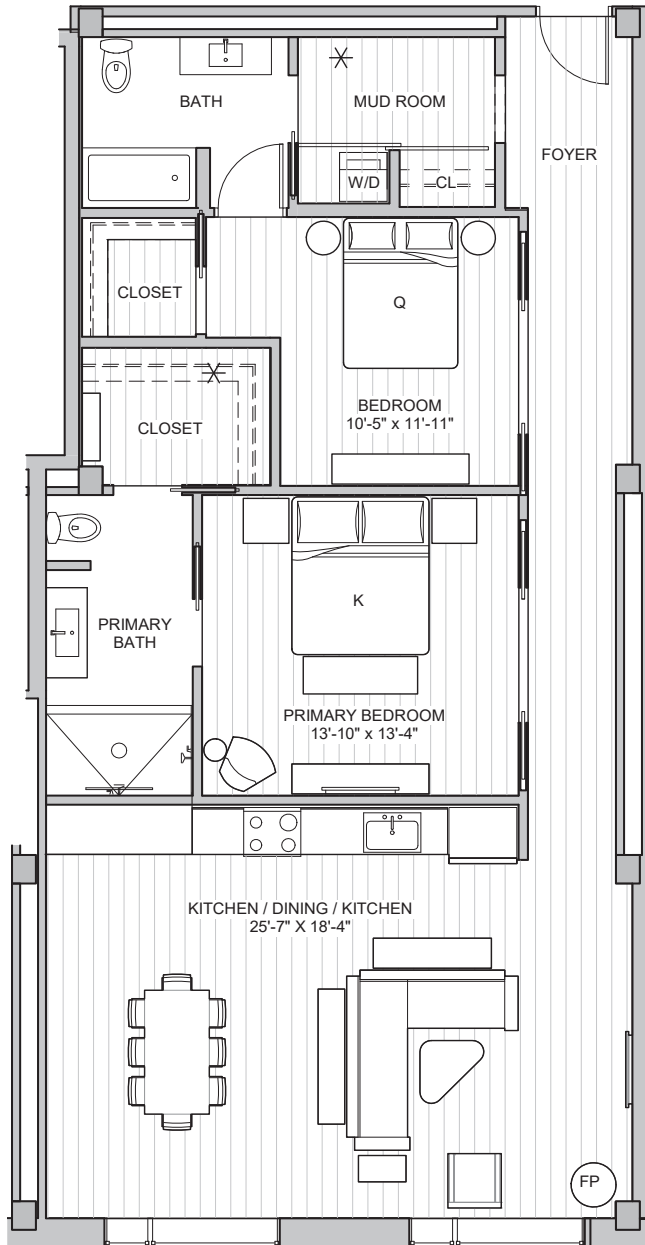

TWENTY
THAMES

04

2 bedrooms
2 baths
1,430 sf

All areas are artist's conception and shown for marketing only. Final areas may vary and are subject to change. Pricing is only guaranteed for 48 hours and is subject to change.