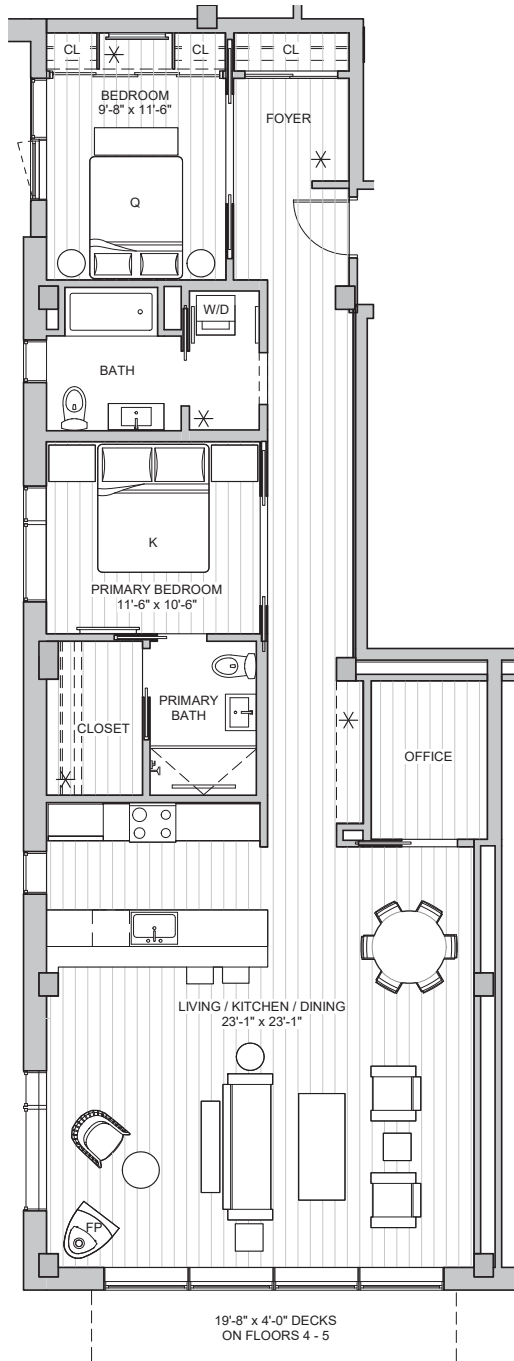

# 03

2 bedrooms  
2 baths  
Office  
1,510 sf

All areas are artist's conception and shown for marketing only. Final areas may vary and are subject to change. Pricing is only guaranteed for 48 hours and is subject to change.