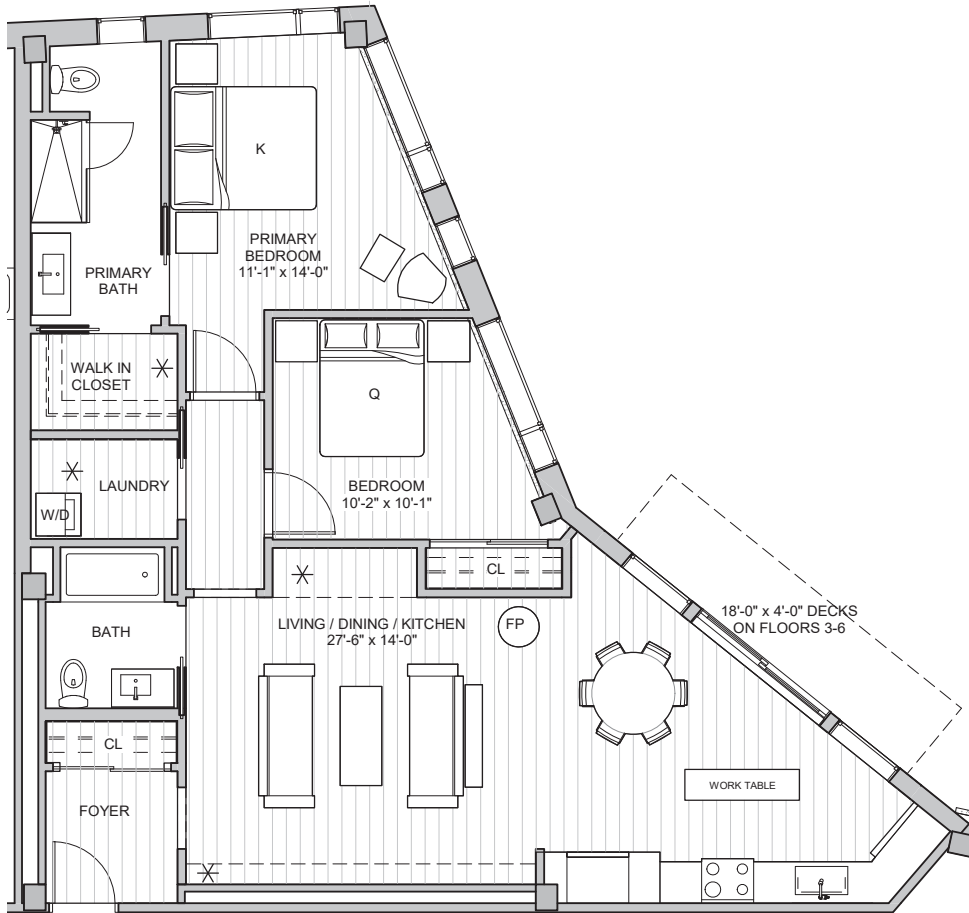

TWENTY THAMES

02

2 bedrooms
2 baths
1,269 sf

All areas are artist's conception and shown for marketing only. Final areas may vary and are subject to change. Pricing is only guaranteed for 48 hours and is subject to change.