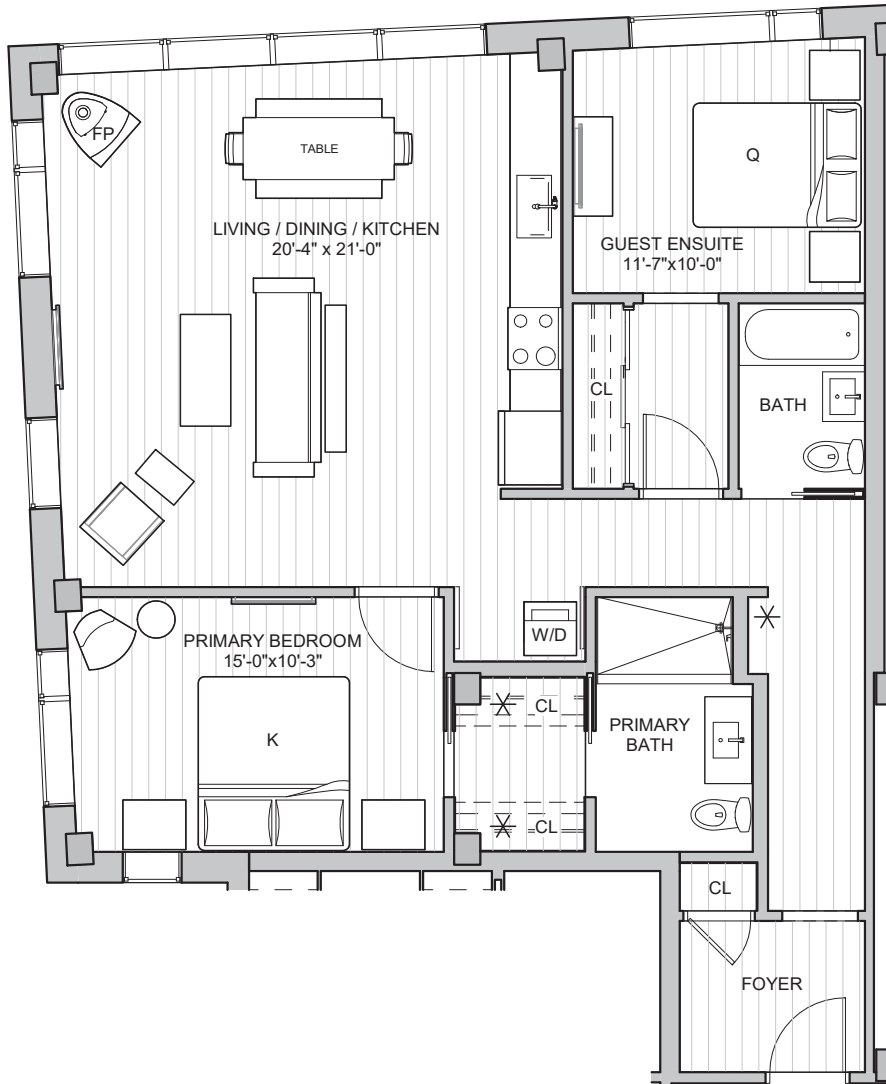

# 01

2 bedrooms  
2 baths  
1,210 sf

All areas are artist's conception and shown for marketing only. Final areas may vary and are subject to change. Pricing is only guaranteed for 48 hours and is subject to change.